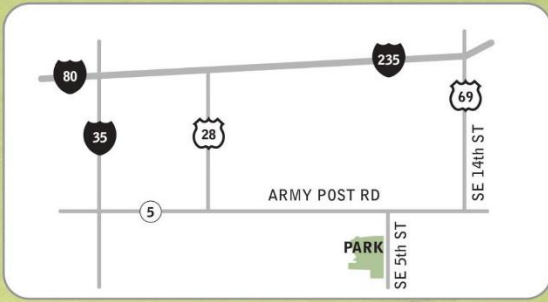

## FORT DES MOINES PARK

Welcome to the **Trefoil Trek Nature Walk Challenge!** Get ready for an exciting adventure to explore nature and discover the great outdoors. This challenge will guide you through the park to find the hidden Trefoil while discover nature items along the way. Follow the directions below to get started!

1. Use the trail map to help you navigate the Trefoil Trek! Look for the Trefoil along the trail.
2. Be sure to practice Leave No Trace: stick to existing trails, don't litter, and leave all natural items where you find them. Grab a bag and pick up any litter you find too!
3. As you travel, see if you can find and check off:

CLOVER HILLS DR

SE 5TH ST

COUNTY LINE RD

ADA ACCESSIBLE	FISHING JETTY	PARKING
SHELTER	SHADE STRUCTURES	ARBORETUM
3-SEASON SHELTER	RESTROOM	TRAILHEAD
PLAYGROUND	BOAT RAMP	TRAIL