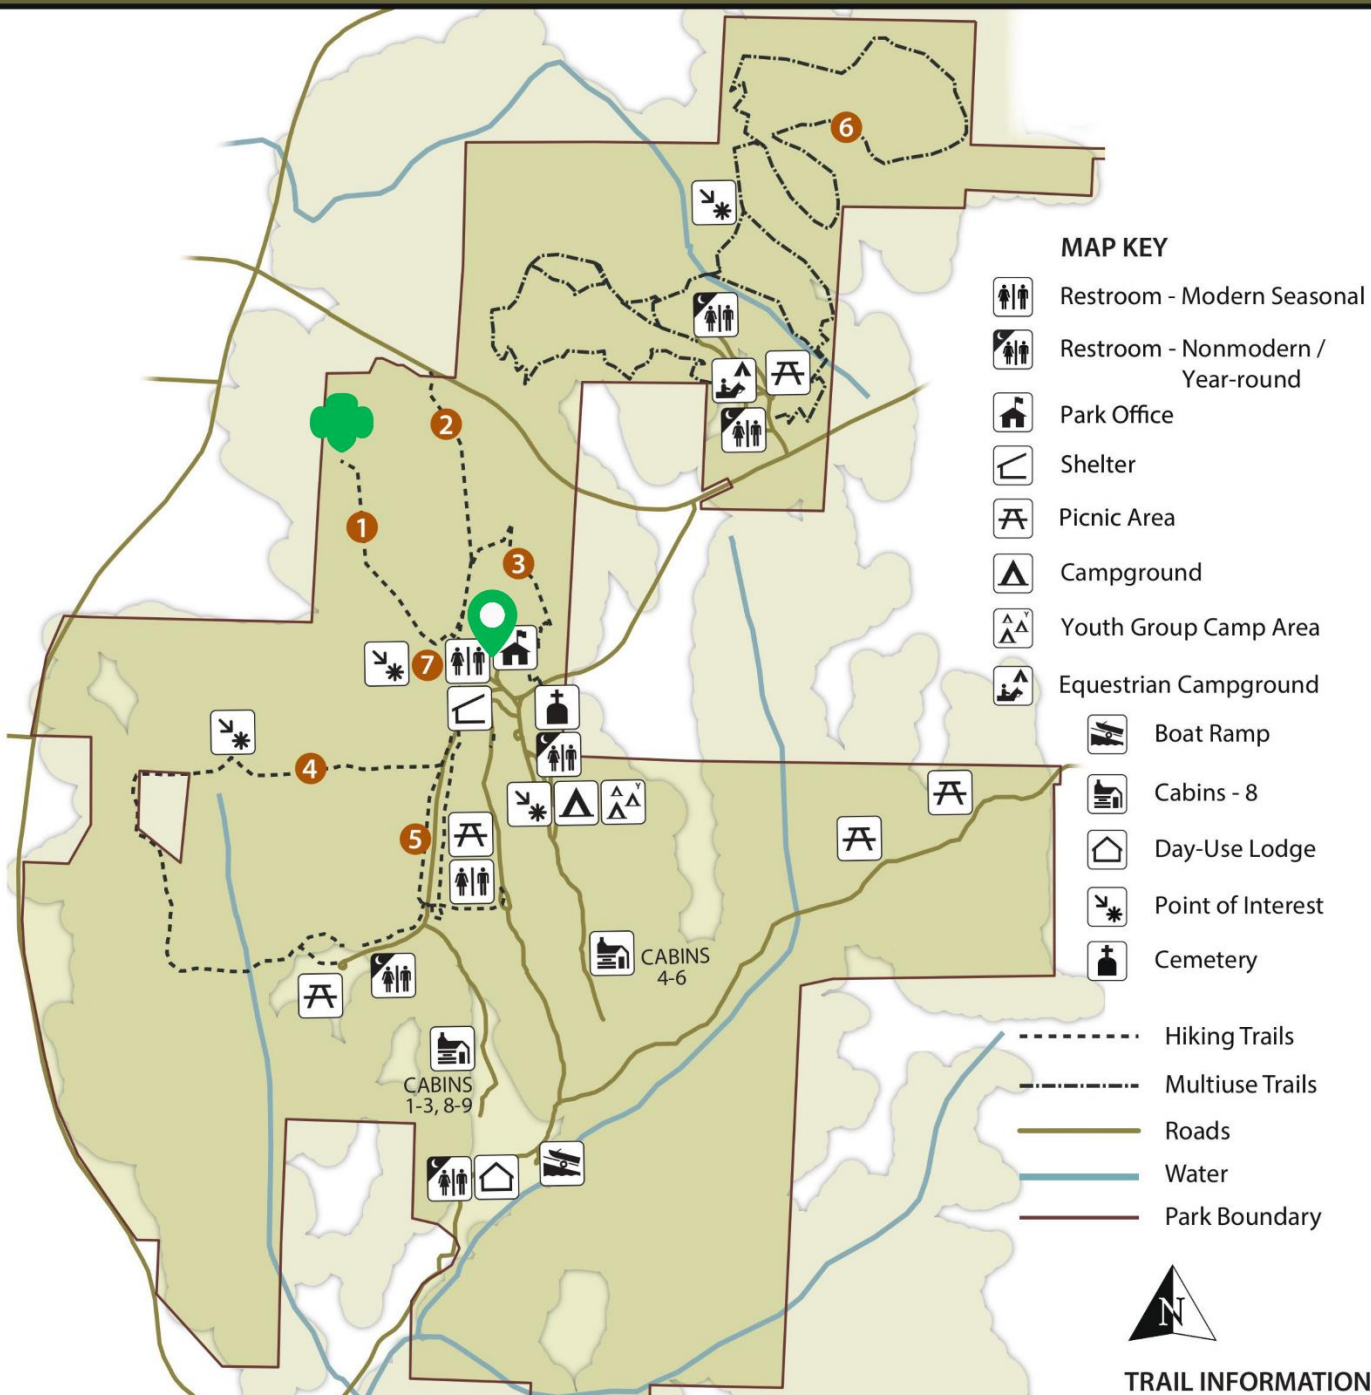

1. Use the trail map to help you navigate the Trefoil Trek! Look for the Trefoil along the trail.
2. Be sure to practice Leave No Trace: stick to existing trails, don't litter, and leave all natural items where you find them. Grab a bag and pick up any litter you find too!
3. As you travel, see if you can find and check off:

- A bird
- Something shaped like a Girl Scout cookie
- A mushroom
- An animal
- An acorn or walnut
- A leaf that is larger than your hand
- A butterfly or moth
- A pinecone
- Something that is blooming
- An animal footprint

4. When you find the Trefoil sign, scan the QR code and fill out the form to claim your free patch!
5. When you're done, use the map to find your way back to the starting point!

WAUBONSIE STATE PARK

TRAIL INFORMATION

TRAIL NAME	TRAIL ACTIVITY	LENGTH	LEVEL OF DIFFICULTY	ESTIMATED HIKE TIME
1 Ridge	Hiking	0.4 mi	Easy	10-15 min
2 Bridge	Hiking	0.6 mi	Easy	15-20 min
3 Valley	Hiking	0.7 mi	Moderate	20-30 min
4 Sunset Ridge	Hiking	2.1 mi	Moderate	1 hr
5 Mincer Interpretive/ Picnic Area	Hiking	0.3 mi	Easy	5-10 min
6 Equestrian	Equestrian	5 mi	Moderate	3 hrs
7 Overlook	Hiking	0.1 mi	Easy	under 5 min